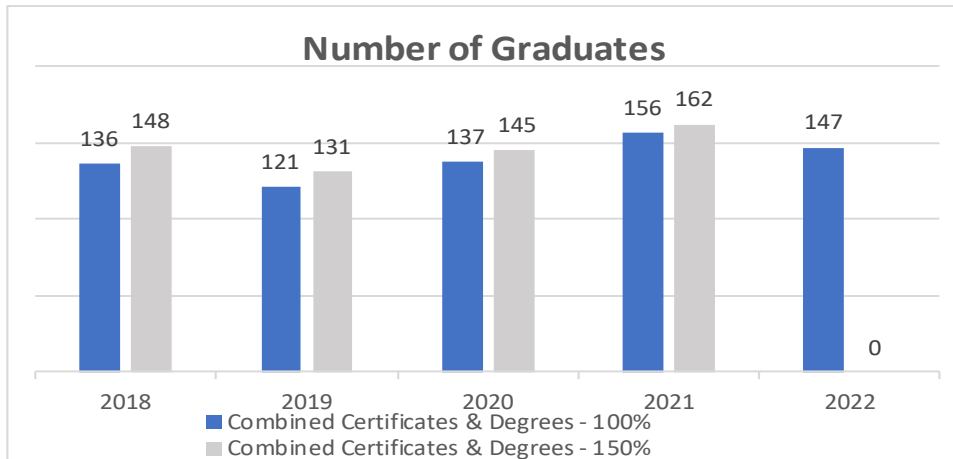

Johnson College - Fall Cohort Institutional Graduation Rates Summary

Cohorts	2018	2019	2020	2021	2022
Total Certificates	30	24	22	24	22
Total Degrees	180	220	230	234	253
Total Starts	210	244	252	258	275

Number of Graduates	2018	2019	2020	2021	2022
Combined Certificates & Degrees - 100%	136	121	137	156	147
Combined Certificates & Degrees - 150%	148	131	145	162	0
Certificates - 100%	19	17	9	17	14
Certificates - 150%	20	17	10	17	0
Degrees - 100%	117	104	128	139	133
Degrees - 150%	128	114	135	145	0
Graduation Rate Percentages	2018	2019	2020	2021	2022
Combined Certificates & Degrees - 100%	65%	50%	54%	60%	53%
Combined Certificates & Degrees - 150%	70%	54%	58%	63%	0
Certificates - 100%	63%	71%	41%	71%	64%
Certificates - 150%	67%	71%	45%	71%	0
Degrees - 100%	65%	47%	56%	59%	53%
Degrees - 150%	71%	52%	59%	62%	0