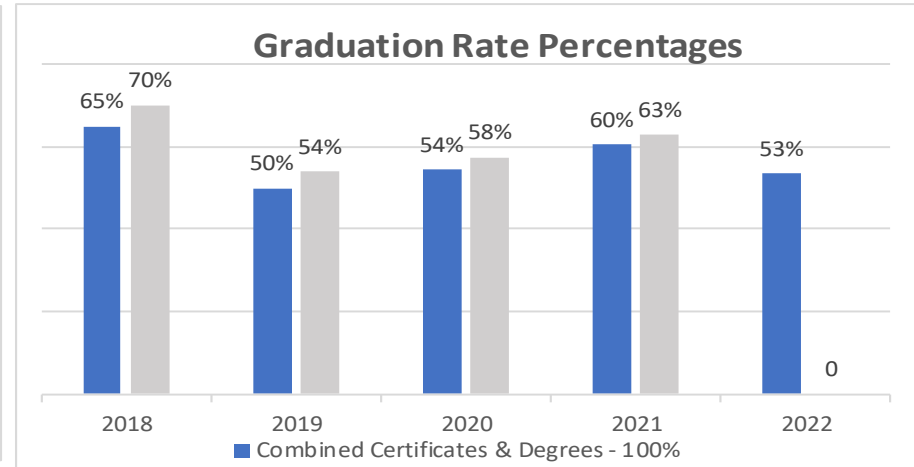

Johnson College - Fall Cohort Institutional Graduation Rates Summary

Cohorts	2018	2019	2020	2021	2022
Total Certificates	30	24	22	24	22
Total Degrees	180	220	230	234	253
Total Starts	210	244	252	258	275

Number of Graduates	2018	2019	2020	2021	2022
Combined Certificates & Degrees - 100%	136	121	137	156	147
Combined Certificates & Degrees - 150%	148	131	145	162	0
Certificates - 100%	19	17	9	17	14
Certificates - 150%	20	17	10	17	0
Degrees - 100%	117	104	128	139	133
Degrees - 150%	128	114	135	145	0
Graduation Rate Percentages	2018	2019	2020	2021	2022
Combined Certificates & Degrees - 100%	65%	50%	54%	60%	53%
Combined Certificates & Degrees - 150%	70%	54%	58%	63%	0
Certificates - 100%	63%	71%	41%	71%	64%
Certificates - 150%	67%	71%	45%	71%	0
Degrees - 100%	65%	47%	56%	59%	53%
Degrees - 150%	71%	52%	59%	62%	0